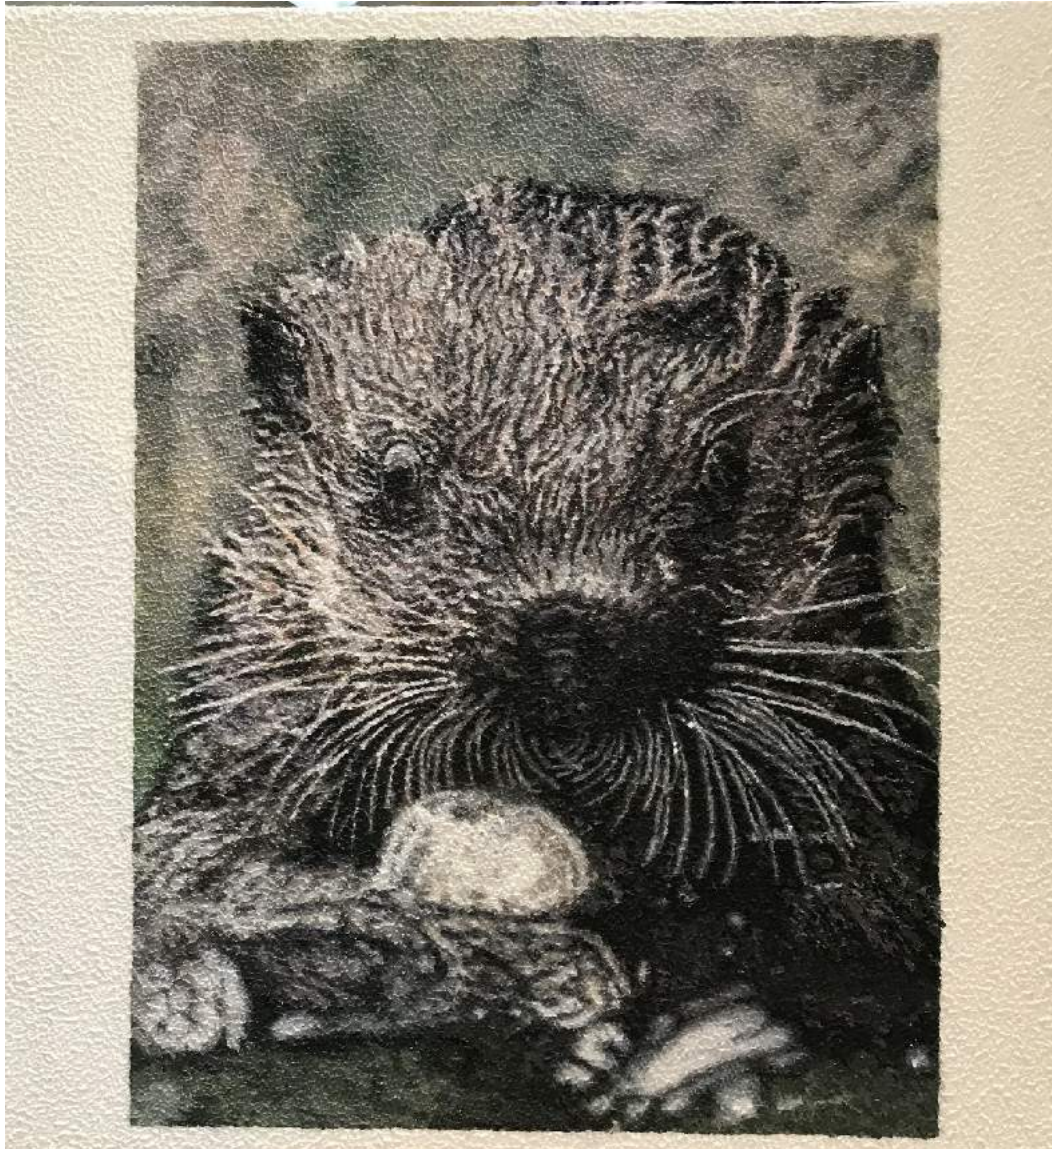

Nicolas Lachance

Sans titre, 2021

Acrylique, huile et caséine sur toile / Acrylic, oil and casein on canvas

22 x 21 in.

NL-0028